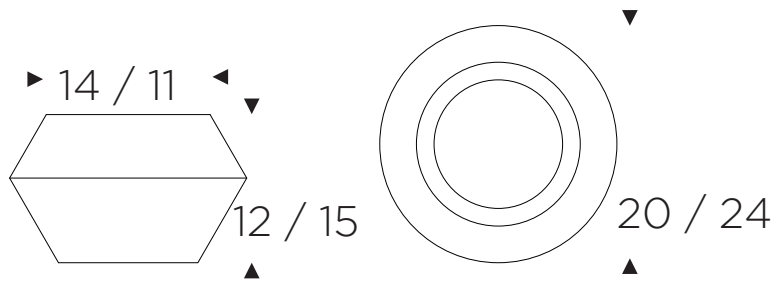

Flower Pot holder (indoor only)

Product code:

DK-7A = small

DK-7B = large

POWER TO MAKE

all dimensions in centimetres