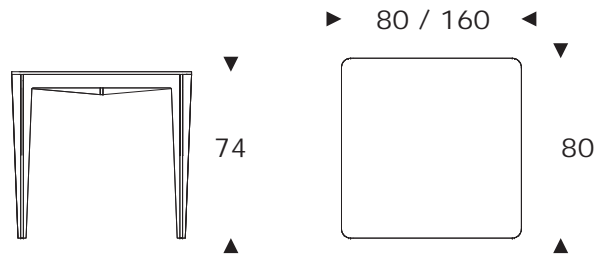

CRUCIFORM SQUARE TABLE

www.powertomake.com.au

Product code:
C1-3A = 800 x 800
C1-3C = 800 x 1600

Colour:
Natural only

POWER TO MAKE

all dimensions in centimetres