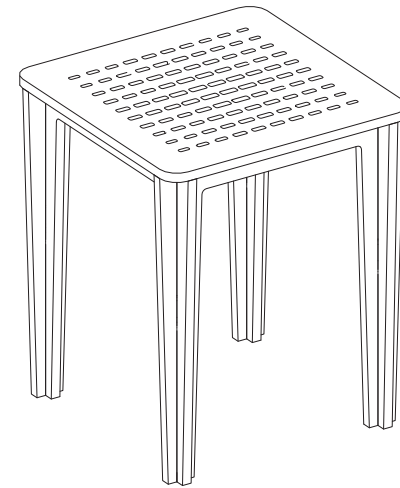

CRUCIFORM STOOL

www.powertomake.com.au

Product code:
C1-5

Colour:
Natural only

POWER TO MAKE

all dimensions in centimetres