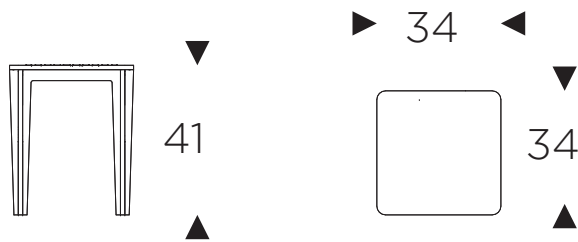

CRUCIFORM STOOL

www.powertomake.com.au

Product code:
C1-5

Colour:
Natural only

POWER TO MAKE

all dimensions in centimetres