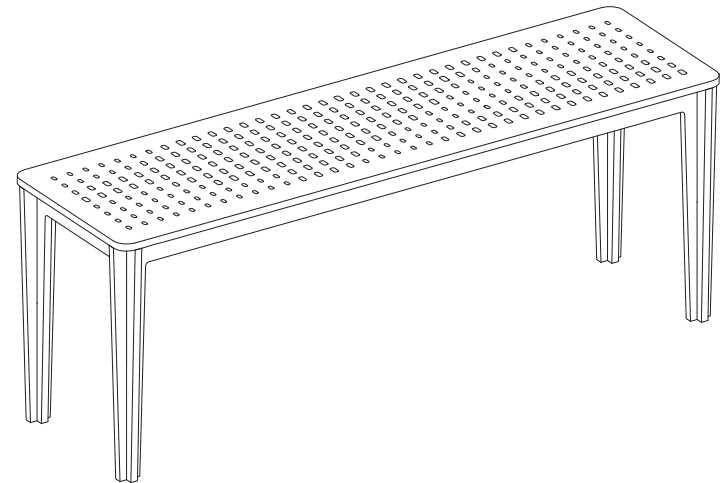

# CRUCIFORM BENCH

[www.powertomake.com.au](http://www.powertomake.com.au)

Product code:  
C1-4A (80cm) , C1-4B (110cm)

Colour:  
Natural only

**POWER TO MAKE**

all dimensions in centimetres