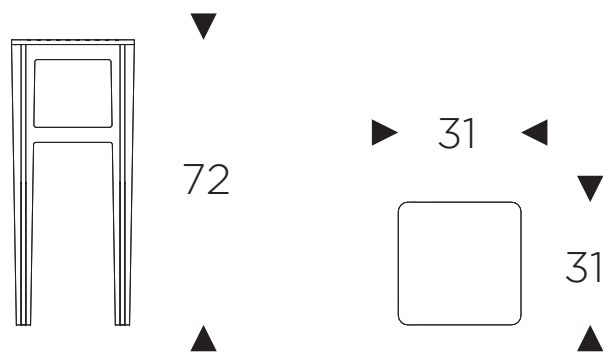

CRUCIFORM BAR STOOL

www.powertomake.com.au

Product code:
C1-5

Colour:
Natural only

POWER TO MAKE

all dimensions in centimetres